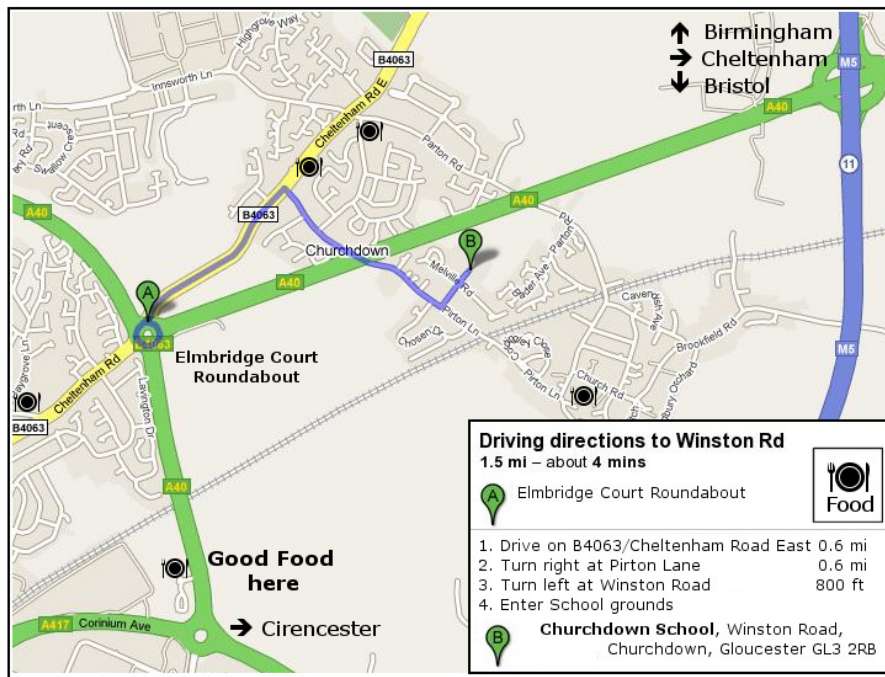

Venue of Cotswold Salon 2009

The Curves Gallery

Churchdown School, Winston Road,
Churchdown, Gloucester GL3 2RB

The Gallery is just 6 minutes drive from the M5.

The Exhibition will be open

10am to 4pm daily (inc. Sunday)

Saturday 11th July until Saturday 18th July.

There is plenty of free parking at the school plus
plenty of places to get food at local hosteleries.